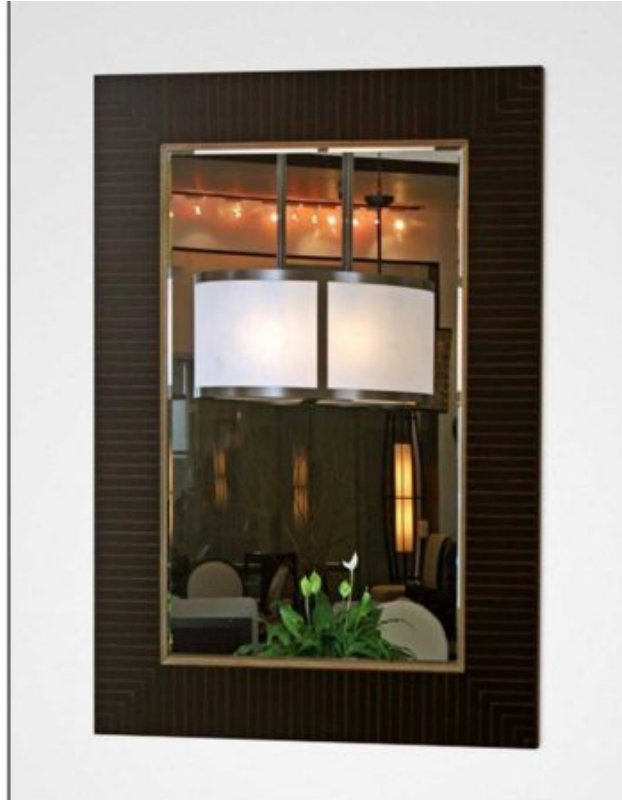

### PRODUCT DESCRIPTION

Linden wood frame with Walnut veneer in a wide and narrow ribbon-striped motif. Option contrast finish available. Available in clear and antique mirror.

#### **Dimensions:**

27"W x 1"D x 48"H

42"W x 1"D x 60"H

9ST-OPM-90