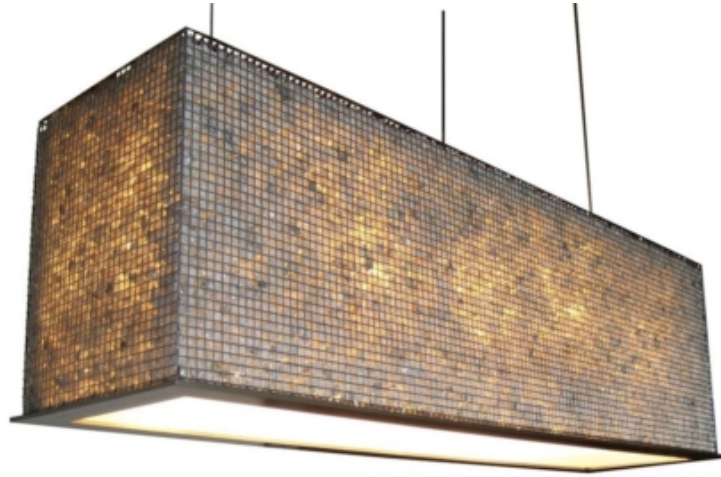

deAURORA

ZACHARY PENDANT

PRODUCT DESCRIPTION

Suspended pendant lamp with brushed steel/clear lacquer frame and handmade crushed glass, marble or onyx diffuser.

Dimensions

10"h x 36"w x 8"d (9570-a).

Custom sizes available