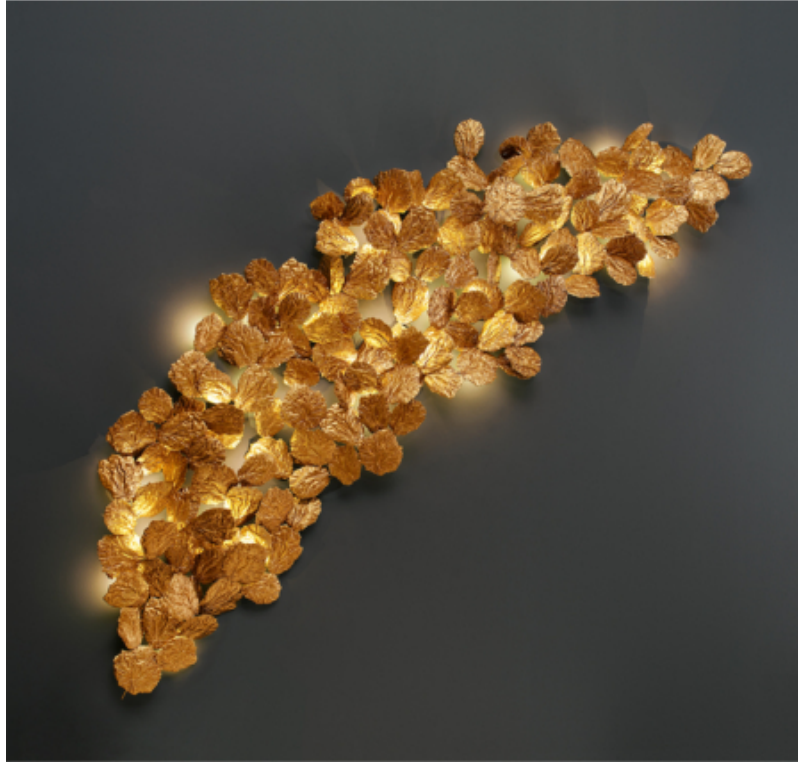

deAURORA

PATHLEAF CRESCENT WALL SCULPTURE

PRODUCT DESCRIPTION

The Pathleaf Allows Modular Choices and Indirect Light, Conveying a Visual Arrangement of Great Dynamism and an Organic Complement for Wall and Ceiling Decorations, just like a Real Natural Painting.

Dimensions:

39"W x 5"D x 126"H

154 LBS

9AP1466-36 Large