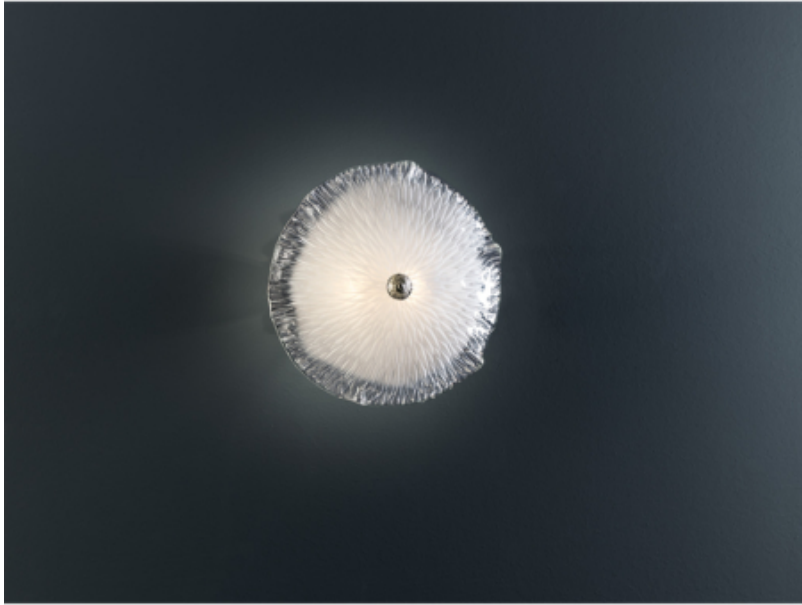

deAURORA

NENUFAR SCONCE

PRODUCT DESCRIPTION

The Nenufar Collection has a Particular Dense Structure and Closed Shape, It Seeks an Uncanny Levitating Sense, Allowing Multiple Perspectives Through the Carefully Crafted Murano Glass Pieces.

Dimensions:

7" Dia x 3"D

LED

9AP1457 Small