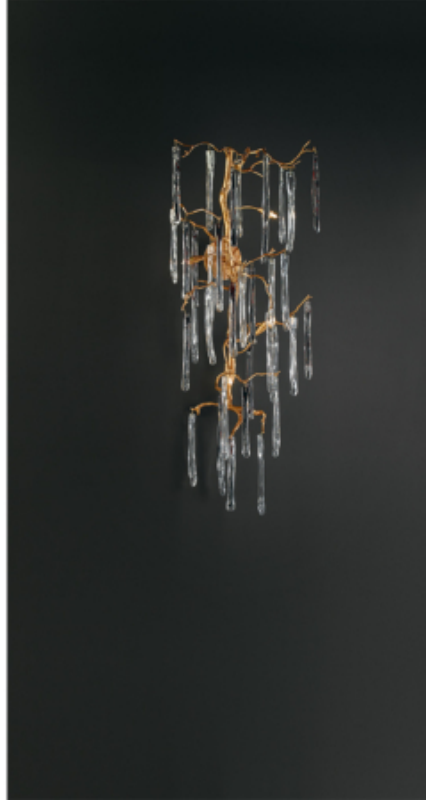

deAURORA

GLAMOUR VERTICAL SCONCE

PRODUCT DESCRIPTION

The Glamour Collection Generates a Replica of Tree Sculptures, as Vertical and Horizontal Lighting Installations Spreading Through Ceilings and Walls.

Dimensions:

24"W x 16"D x 47"H

9AP1420