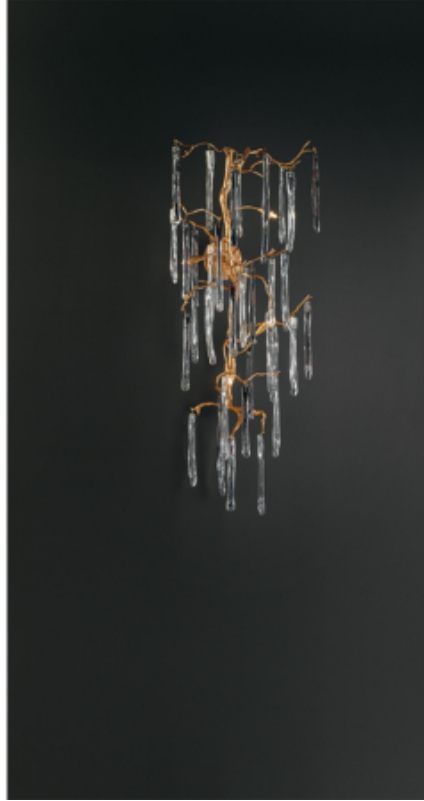

## GLAMOUR VERTICAL SCONCE

### PRODUCT DESCRIPTION

The Glamour Collection Generates a Replica of Tree Sculptures, as Vertical and Horizontal Lighting Installations Spreading Through Ceilings and Walls.

**Dimensions:**

24"W x 16"D x 47"H