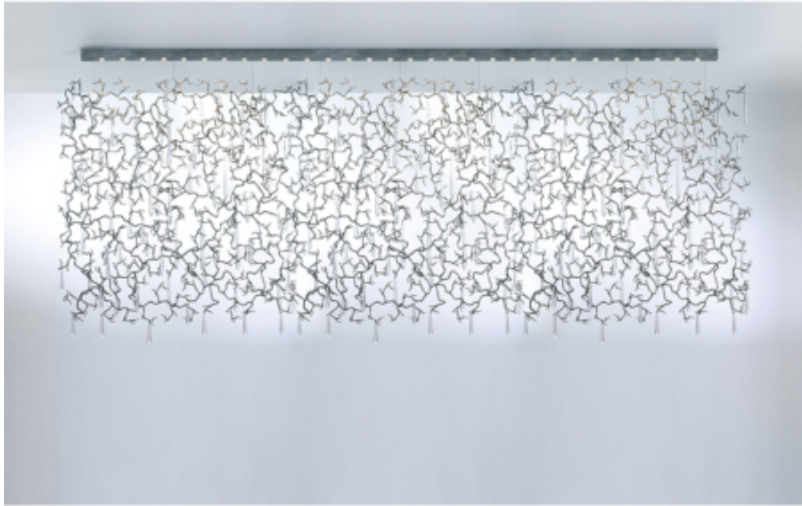

deAURORA

AQUA WALL PANEL

PRODUCT DESCRIPTION

The Bronze Structure Expands in Entangled Branches that Lead to Floating Glass Pieces, a characteristic that confers a light touch together with its delicate and elegant look, concepts visible in the smallest detail of the glass drops.

Dimensions:

34" W x 10"D x 83"h

Canopy Size: 39"W x 4"D x 4"H

Safe OAH: 91"

Max OAH: 197"

9CT3291-5 Medium