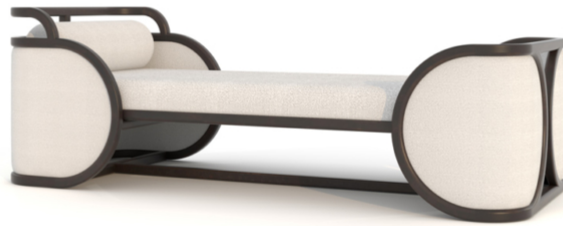

*de*AURORA

SOLAR

PRODUCT DESCRIPTION

80"W x 36"D x 26.5"H

Custom Sizing and Finishes Available