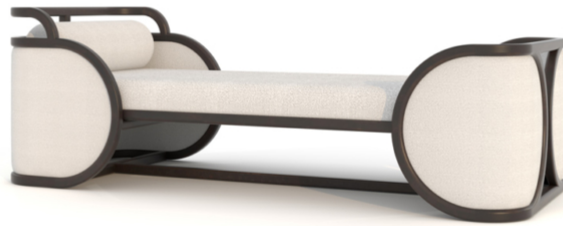

## **SOLAR**

### **PRODUCT DESCRIPTION**

80"W x 36"D x 26.5"H

Custom Sizing and Finishes Available