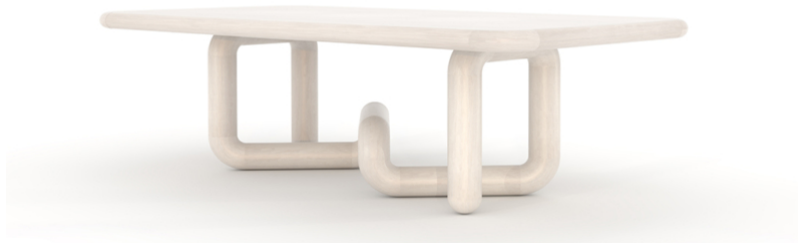

deAURORA

REDONDO DINING TABLE

PRODUCT DESCRIPTION

Dimensions:

84"W x 44"D x 30"H

96"W x 48"D x 30"H

Apron: 3"

Chair Clearance: 12"

Custom Sizing and Finishes Available