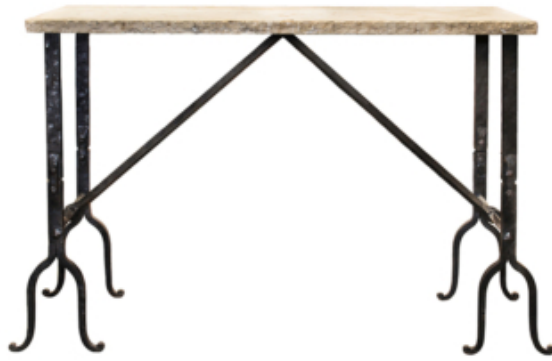

deAURORA

VIALE CONSOLE

PRODUCT DESCRIPTION

Dimensions:

50"W x 18"D x 34"H

Custom Sizes and Stone Options Available

9H526