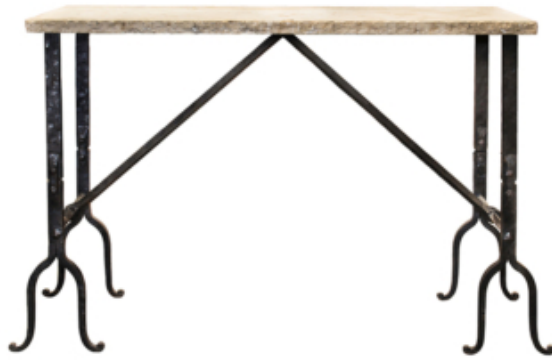

### PRODUCT DESCRIPTION

**Dimensions:**

50"W x 18"D x 34"H

Custom Sizes and Stone Options Available

9H526