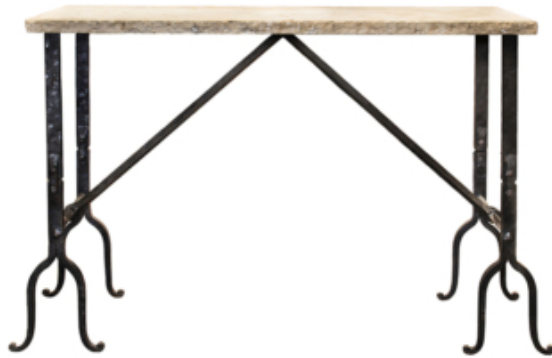

### PRODUCT DESCRIPTION

**Dimensions:**

50"W x 18"D x 34"H

Custom Sizes and Stone Options Available

9H526