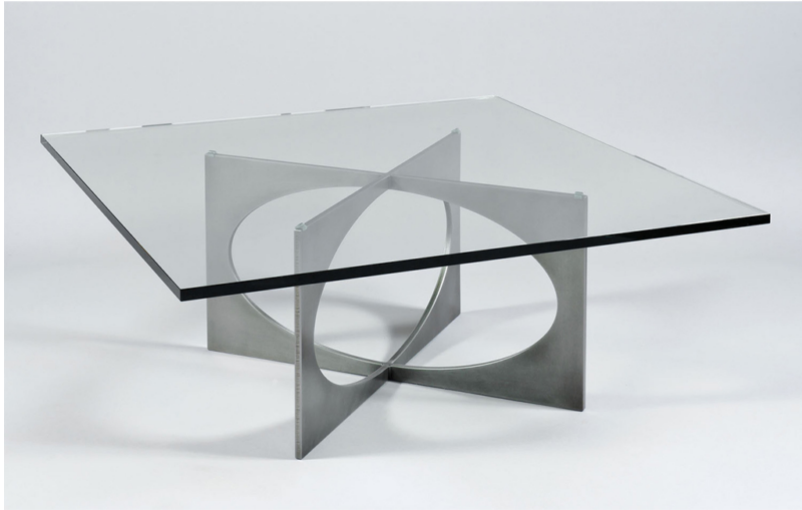

## LAPORTE COFFEE TABLE

### **PRODUCT DESCRIPTION**

Glass Top and Steel Base

**Dimensions:**  
42" Square x 15"h

Custom Sizing and Finishes Available