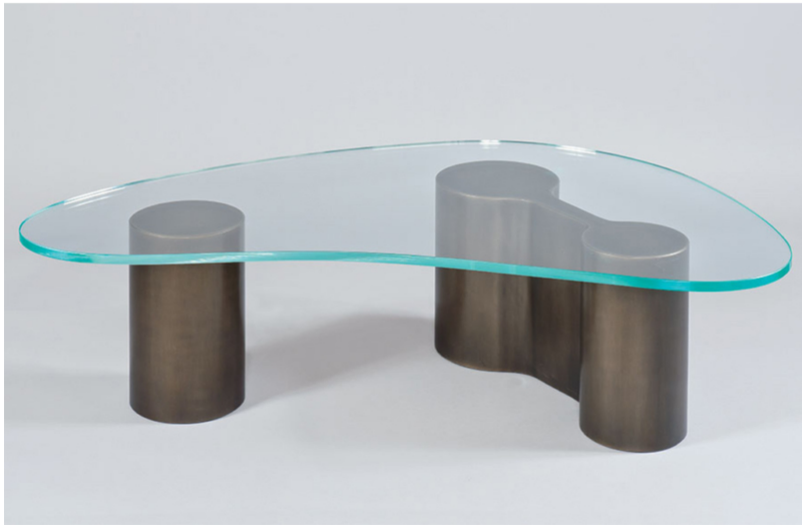

deAURORA

GRAVITATIONAL FORCES TABLE

PRODUCT DESCRIPTION

Low Iron Glass Top and Steel Base

Dimensions:
56" w x 38" d x 15" h

Custom Sizing and Finishes Available