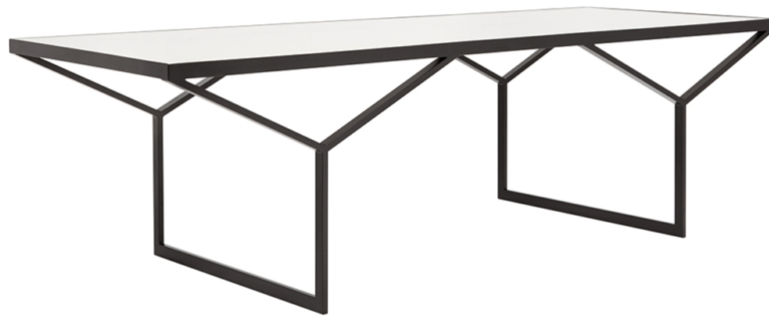

deAURORA

DUPONT COFFEE TABLE

PRODUCT DESCRIPTION

Metal Framed Coffee Table with Caesarstone® Inset Top and Y-Shaped Leg Detail.

Dimensions:

66"W x 24"D x 17"H

Custom Sizing and Finishes Available

99477