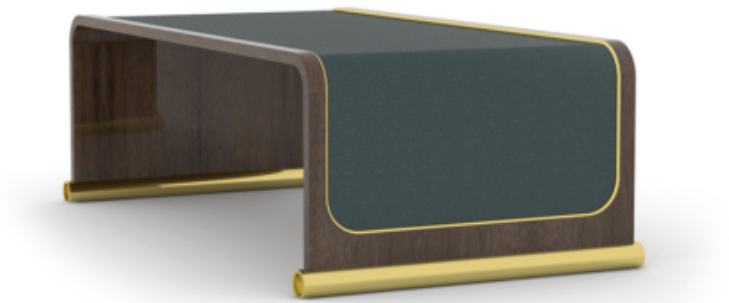

deAURORA

ADYA

PRODUCT DESCRIPTION

This table features inlaid metal detail on the available two tone top.

Dimensions:

48"w x 48"d x 20"h

60"w x 32"d x 20"h