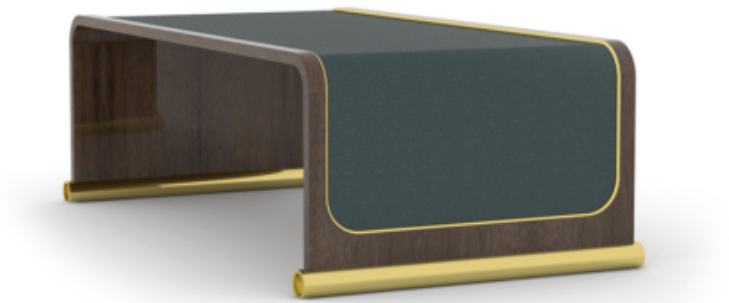

### PRODUCT DESCRIPTION

This table features inlaid metal detail on the available two tone top.

#### **Dimensions:**

48"w x 48"d x 20"h

60"w x 32"d x 20"h