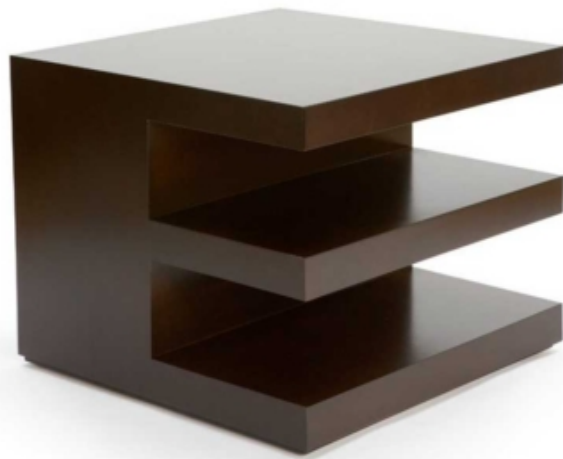

deAURORA

EPSILON TABLE

PRODUCT DESCRIPTION

Three tiered side table with concealed drawer built into upper tier with hidden finger pull
Drawer interior lacquered

Dimensions:
24"h x 30"d x 30"w

99720