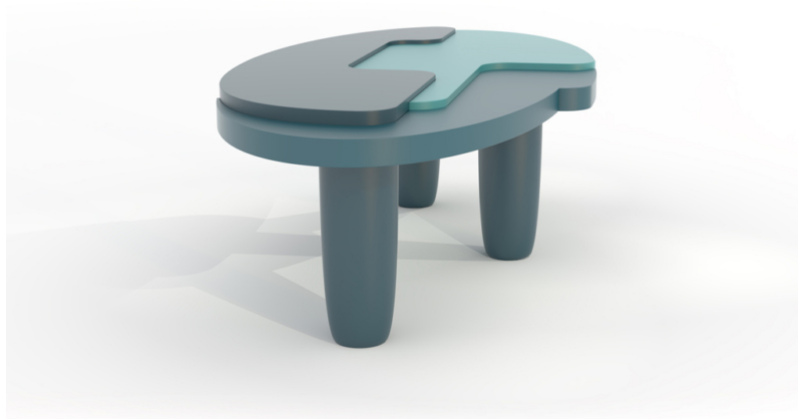

## **DEMI COCKTAIL TABLE**

### **PRODUCT DESCRIPTION**

60"W x 30"D x 18"H

Custom Sizing and Finishes Available