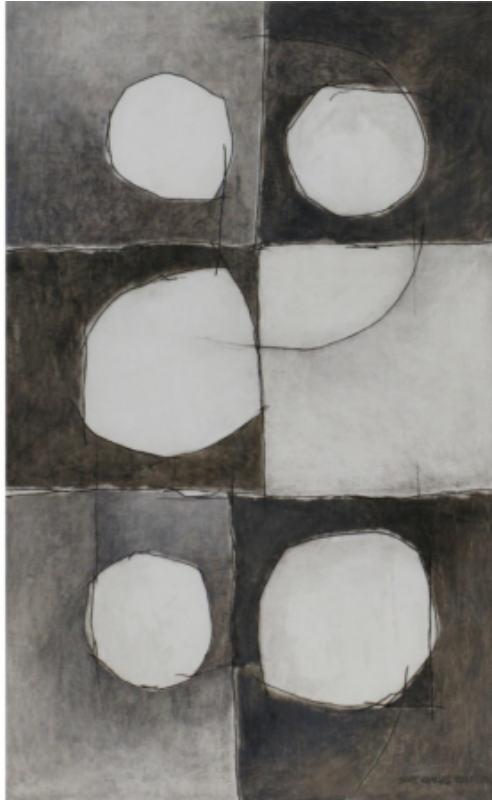

deAURORA

MOON LIGHT II

PRODUCT DESCRIPTION

Moon Light II by Scott Charles Ross

Dimensions: 42" x 68"

Medium: Oil on linen over panel